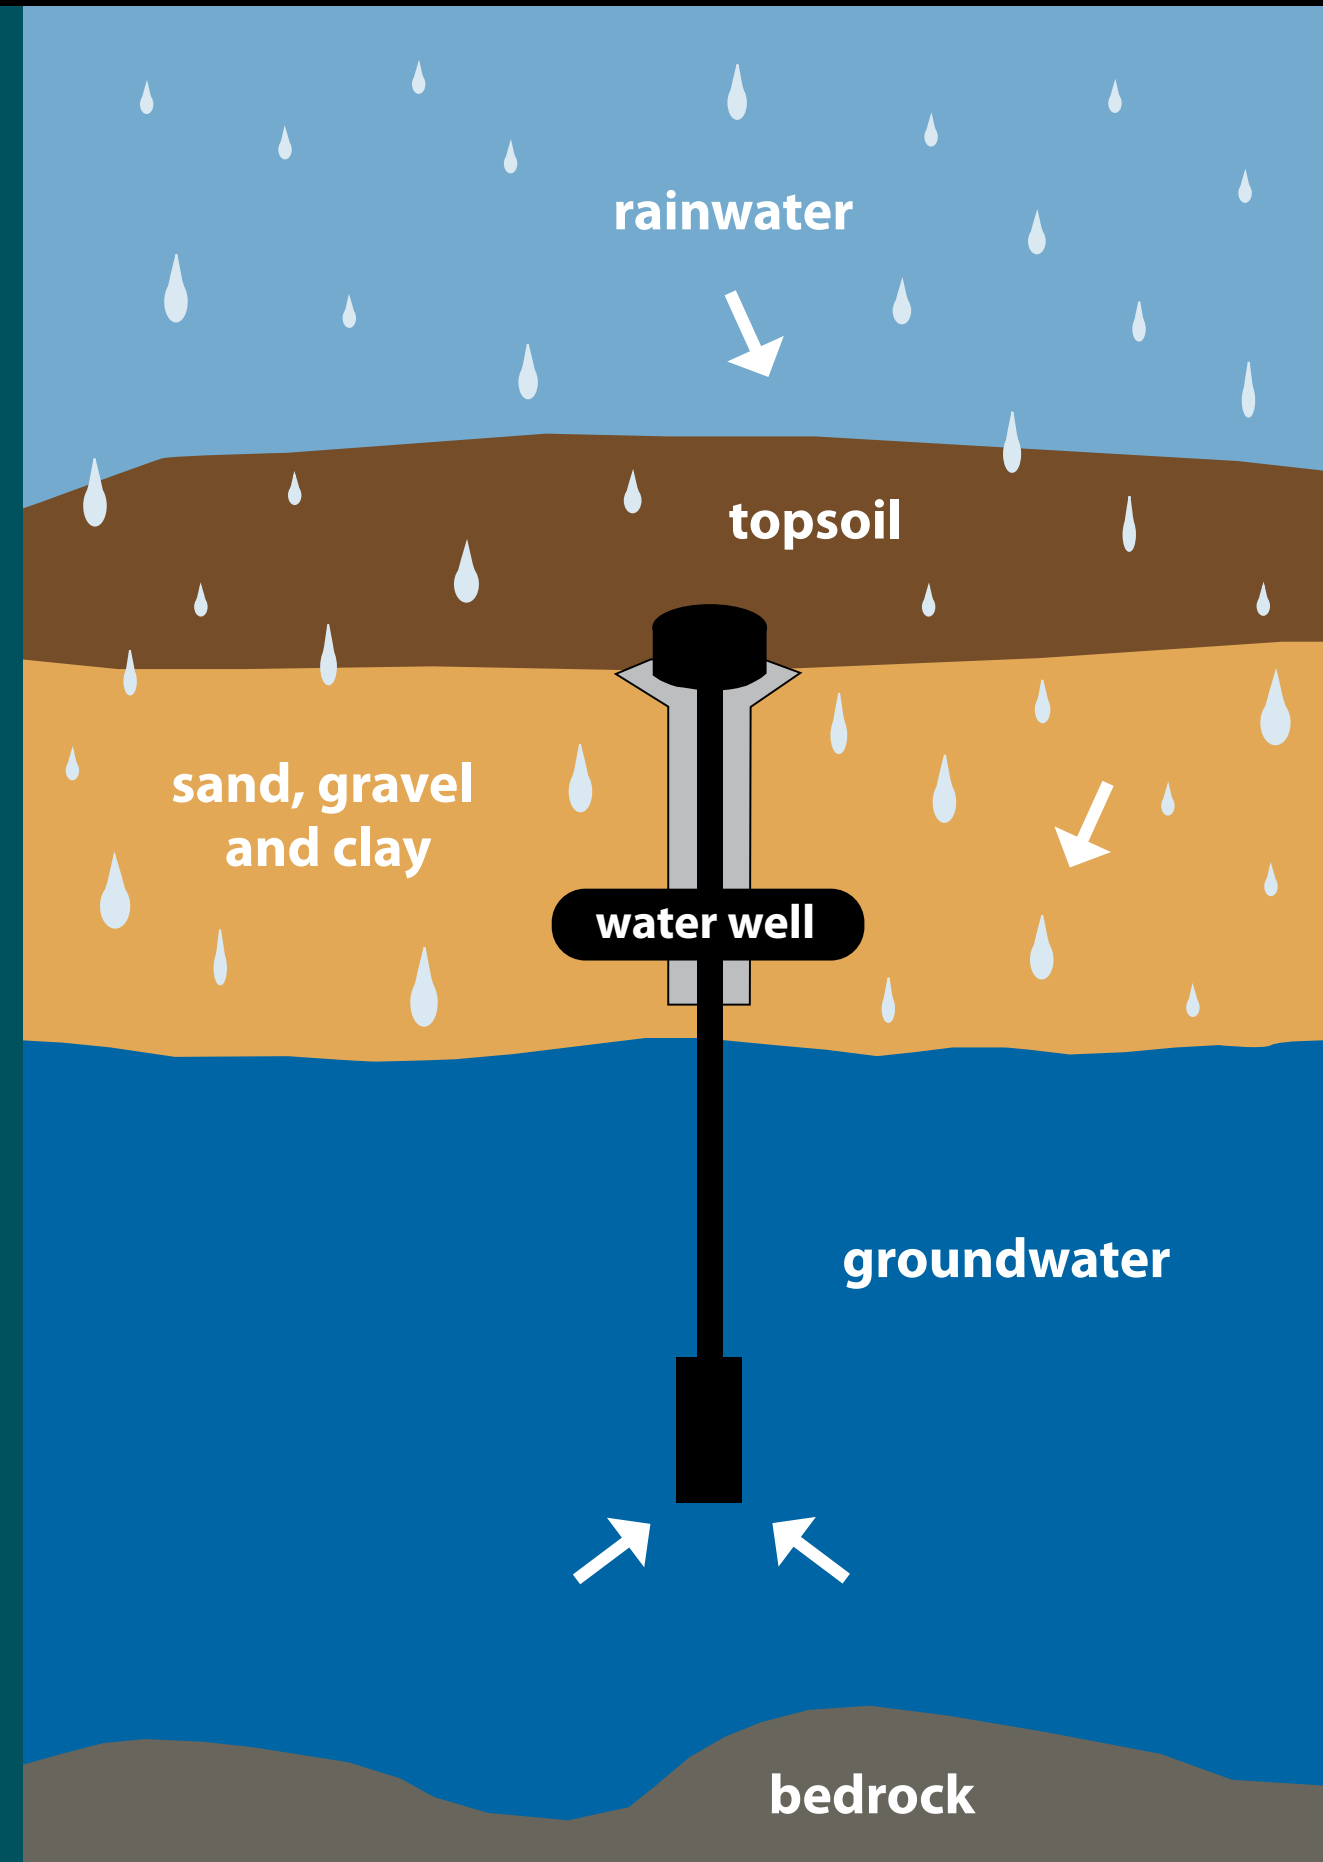

The Water Beneath Your Feet

Where does our water come from?

When you turn on your faucet to fill a glass or brush your teeth, do you think about where the water comes from? This well provides Camp DREAM with clean groundwater. Why not just get water from the pond? It's too far away and it's not as clean! When rainwater soaks into the ground, it filters deep through the soil and collects underground. Surface water (like water in Metcalf Pond) doesn't go through this natural filtration system, so it is not as clean.

Sorel
Québec
Chambly
St.-Jean-sur-Richelieu
Canada
United States
Plattsburgh
New York
St. Albans
Fletcher
You are here
Burlington
Lake Champlain
Crown Point
Vermont
Lake George
Whitehall
Lake George
Champlain Canal
Fort Edward
Hudson River
Cohoes